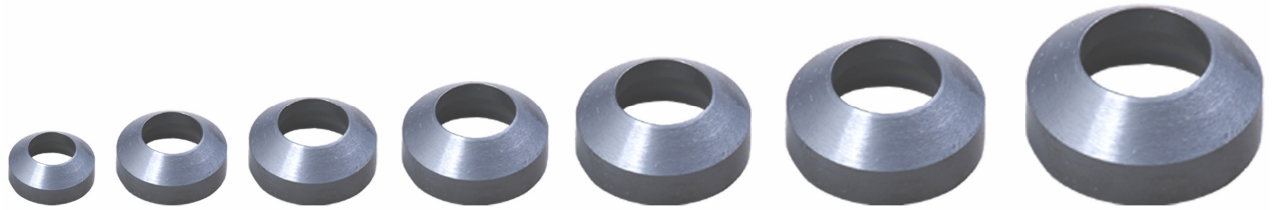

## CUTTING RINGS FOR TUBE INSIDE WELD BEAD SCARFING

DESCRIPTION	UN COATED	GOLD COATED	BLACK COATED	GREY COATED
SR0-AR3,5	X	X	X	X
SR0-AR4	X	X	X	X
SR0-AR4,5	X	X	X	X
SR0-AR5,5	X	X	X	X
SR0-AR6	X	X	X	X
SR0-AR6,5	X	X	X	X
SR0-AR7	X	X	X	X
SR1-AR7	X	X	X	X
SR1AR7 ALU	X	X	X	X
SR1-AR8	X	X	X	X
SR1-AR8 ALU	X	X	X	X
SR1-AR9	X	X	X	X
SR1-AR9 ALU	X	X	X	X
SR1-AR10	X	X	X	X
SR1-AR10 ALU	X	X	X	X
SR2-AR10	X	X	X	X
SR2-AR10 ALU	X	X	X	X
SR2-AR11	X	X	X	X
SR2-AR11 ALU	X	X	X	X
SR2-AR12	X	X	X	X
SR2-AR12 ALU	X	X	X	X
SR3-AR14	X	X	X	X
SR3-AR14 ALU	X	X	X	X
SR3-AR17	X	X	X	X
SR3-AR17 ALU	X	X	X	X
SR4-AR23	X	X	X	X
SR5-AR25	X	X	X	X
SR5-AR28	X	X	X	X
SR6-AR34	X	X	X	X
SR7-AR39	X	X	X	X
SR8-AR46	X	X	X	X

x = AVAILABLE (OTHER CUTTING RING SIZES ARE AVAILABLE ON REQUEST)